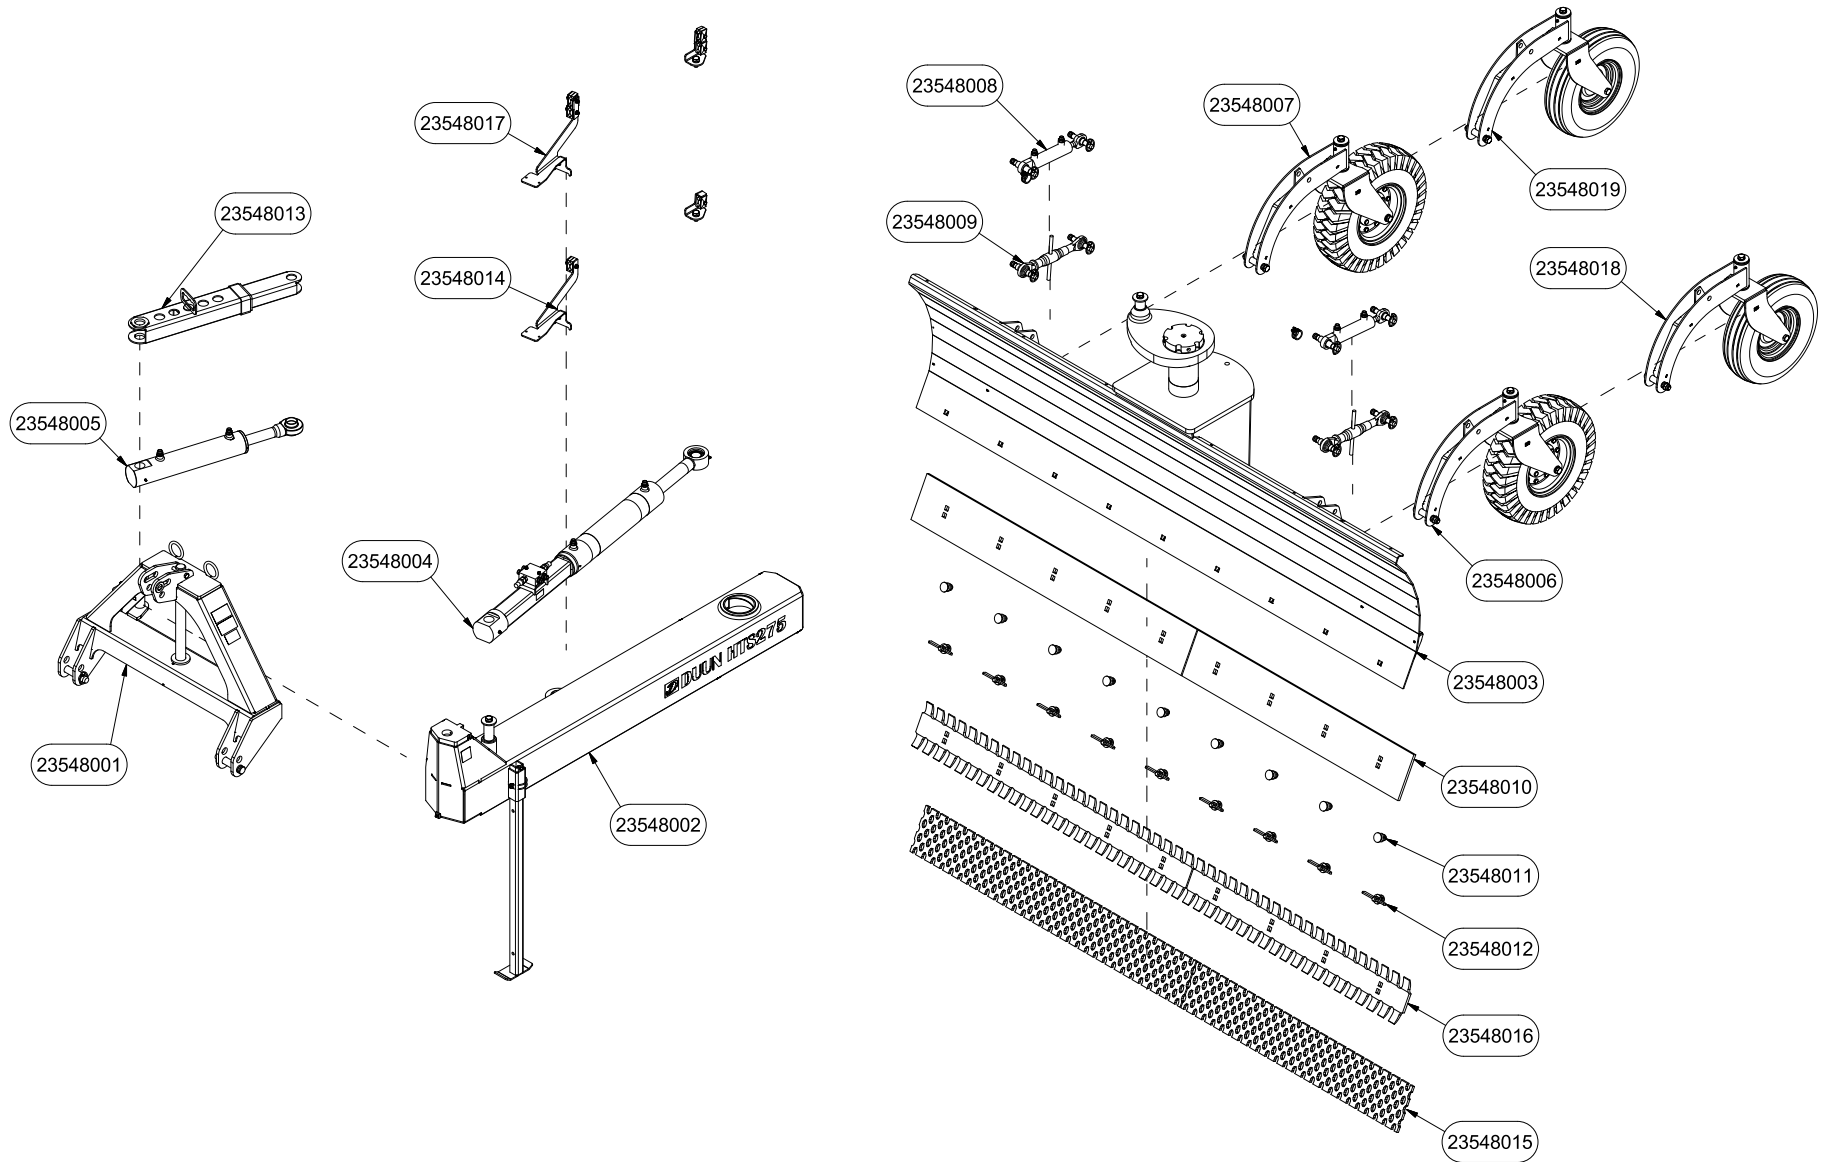

# HTS275 Spare parts catalogue

Serial number: from 150013 |

|   |    |
|---|----|
| CONTENT.....  | 2  |
| 23528001   THREE POINT LINKAGE .....                  | 4  |
| 23528002   DRAWBAR .....                              | 6  |
| 23528003   SCRAPER BLADE.....                         | 8  |
| 23528004   ROTATING CYLINDER OF SCRAPER BLADE.....    | 10 |
| 23528005   BOOM SWING CYLINDER .....                  | 12 |
| 23528006   LEFT SIDE SUPPORT WHEEL 6".....            | 14 |
| 23528007   RIGHT SIDE SUPPORT WHEEL 6".....           | 16 |
| 23528008   SUPPORT WHEEL CYLINDER.....                | 18 |
| 23528009   WHEEL TURNBUCKLE .....                     | 20 |
| 23528010   FLAT WEAR STEEL .....                      | 22 |
| 23528011   WEAR STEEL LOCKING HEAD SCREWS .....       | 24 |
| 23528012   WEAR STEEL WEDGE BOLTS .....               | 26 |
| 23528013   BOLTS WITHOUT WHEEL/TURNBUCKLE WHEEL ..... | 28 |
| 23528014   ONE SIDE WHEEL CYLINDER BOLTS.....         | 30 |
| 23528015   PERFORATED WEAR STEEL .....                | 32 |
| 23528016   WEAR STEEL ICE SCRAPER.....                | 34 |
| 23528017   TWO SIDES WHEEL CYLINDER BOLTS .....       | 36 |
| 23528018   LEFT SIDE SUPPORT WHEEL 5".....            | 38 |
| 23528019   RIGHT SIDE SUPPORT WHEEL 5".....           | 40 |

| Pos | Qty | Article no | Designation                        |
|-----|-----|------------|------------------------------------|
| 1   | 1   | 2112233    | Wear steel ice scraper 12x193x1525 |
| 2   | 1   | 2112232    | Wear steel ice scraper 12x193x1220 |