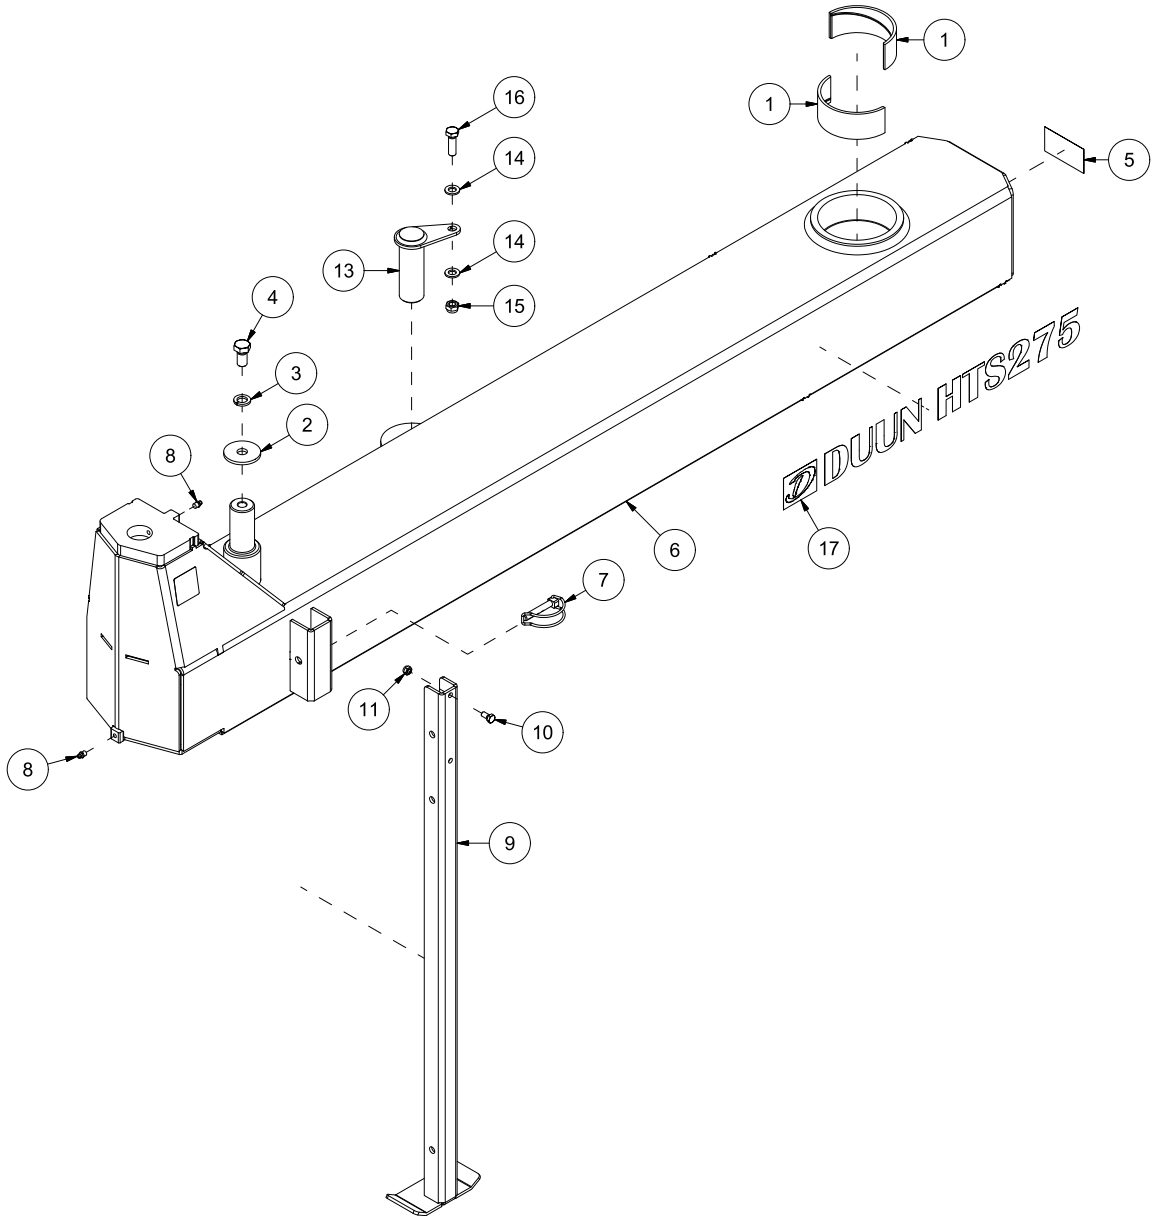

Pos	Qty	Article no	Designation
1	4	2245024	Plastic bearing Ø128x5
2	1	1238135	Washer Ø17/60x5
3	1	2534078	Spring washer M16 EIZn DIN 127
4	1	2422485	Hexagon screw M16x30 EIZn 8.8 DIN 933
5	1	2935087	Sticker 90x48 Rotation
6	1	12352024	Drawbar HTS
7	1	2552240	Spring dowel pin 10x60
8	2	2478407	Grease nipple Straight M8
9	1	12352065	Support leg
10	1	2422240	Hexagon screw M8x16 EIZn 8.8 DIN 933
11	1	2483609	Locking nut M8 EIZn DIN 985
13	1	12352023	Bolt Ø40
14	2	2531069	Washer M12 EIZn DIN 125
15	1	2483611	Locking nut M12 EIZn DIN 985
16	1	2422352	Hexagon screw M12x40 EIZn 8.8 DIN 933
17	2	2935093	Sticker HTS275