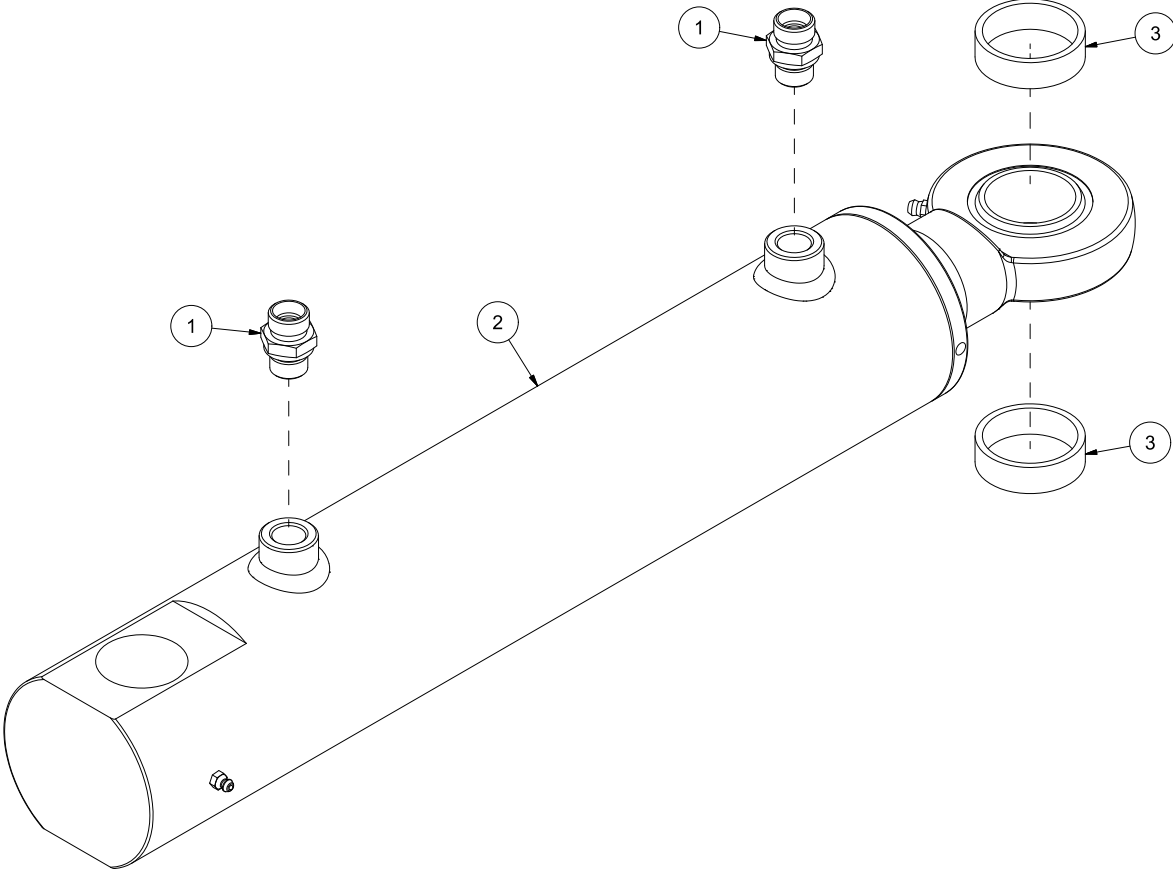

Pos	Qty	Article no	Designation
1	2	2957749	Hexagon nipple GEK BSP 3/8" L12 ED
2	1	2955368	Cylinder Ø80/40 SL250
3	2	12353010	Sleeve Ø48/42x14