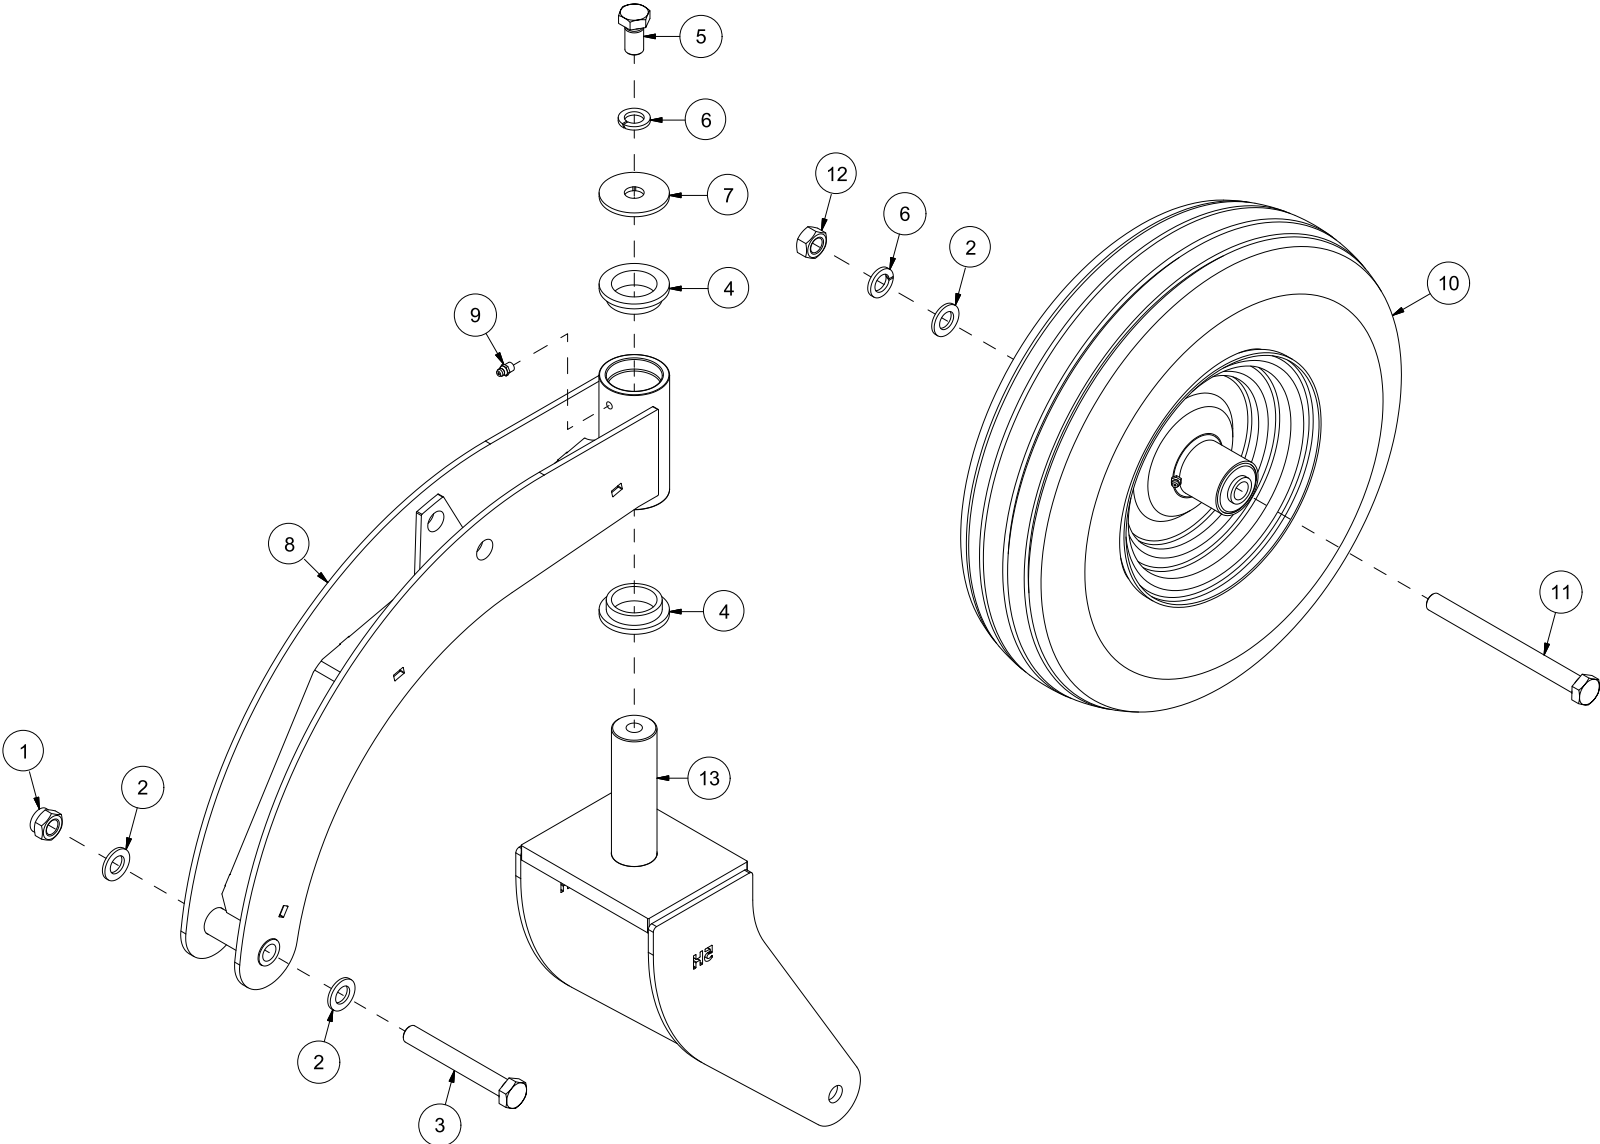

Pos	Qty	Article no	Designation
1	1	2483613	Locking nut M16 EIZn DIN 985
2	3	2531078	Washer M16 EIZn DIN 125
3	1	2422504	Hexagon screw M16x120 EIZn 8.8 DIN 931
4	2	2245023	Plastic bearing Ø39/48x15
5	1	2422485	Hexagon screw M16x30 EIZn 8.8 DIN 933
6	2	2534078	Spring washer M16 EIZn DIN 127
7	1	12352053	Washer Ø17/60x4
8	1	12352054	Wheel arm HTS
9	1	2478407	Grease nipple Straight M8
10	1	2941500	Wheel 5.00x8 6L Complete with hub
11	1	2422510	Hexagon screw M16x180 EIZn 8.8 DIN 931
12	1	2481613	Hexagon nut M16 EIZn DIN 934
13	1	12352046	Wheel fork 5" HTS