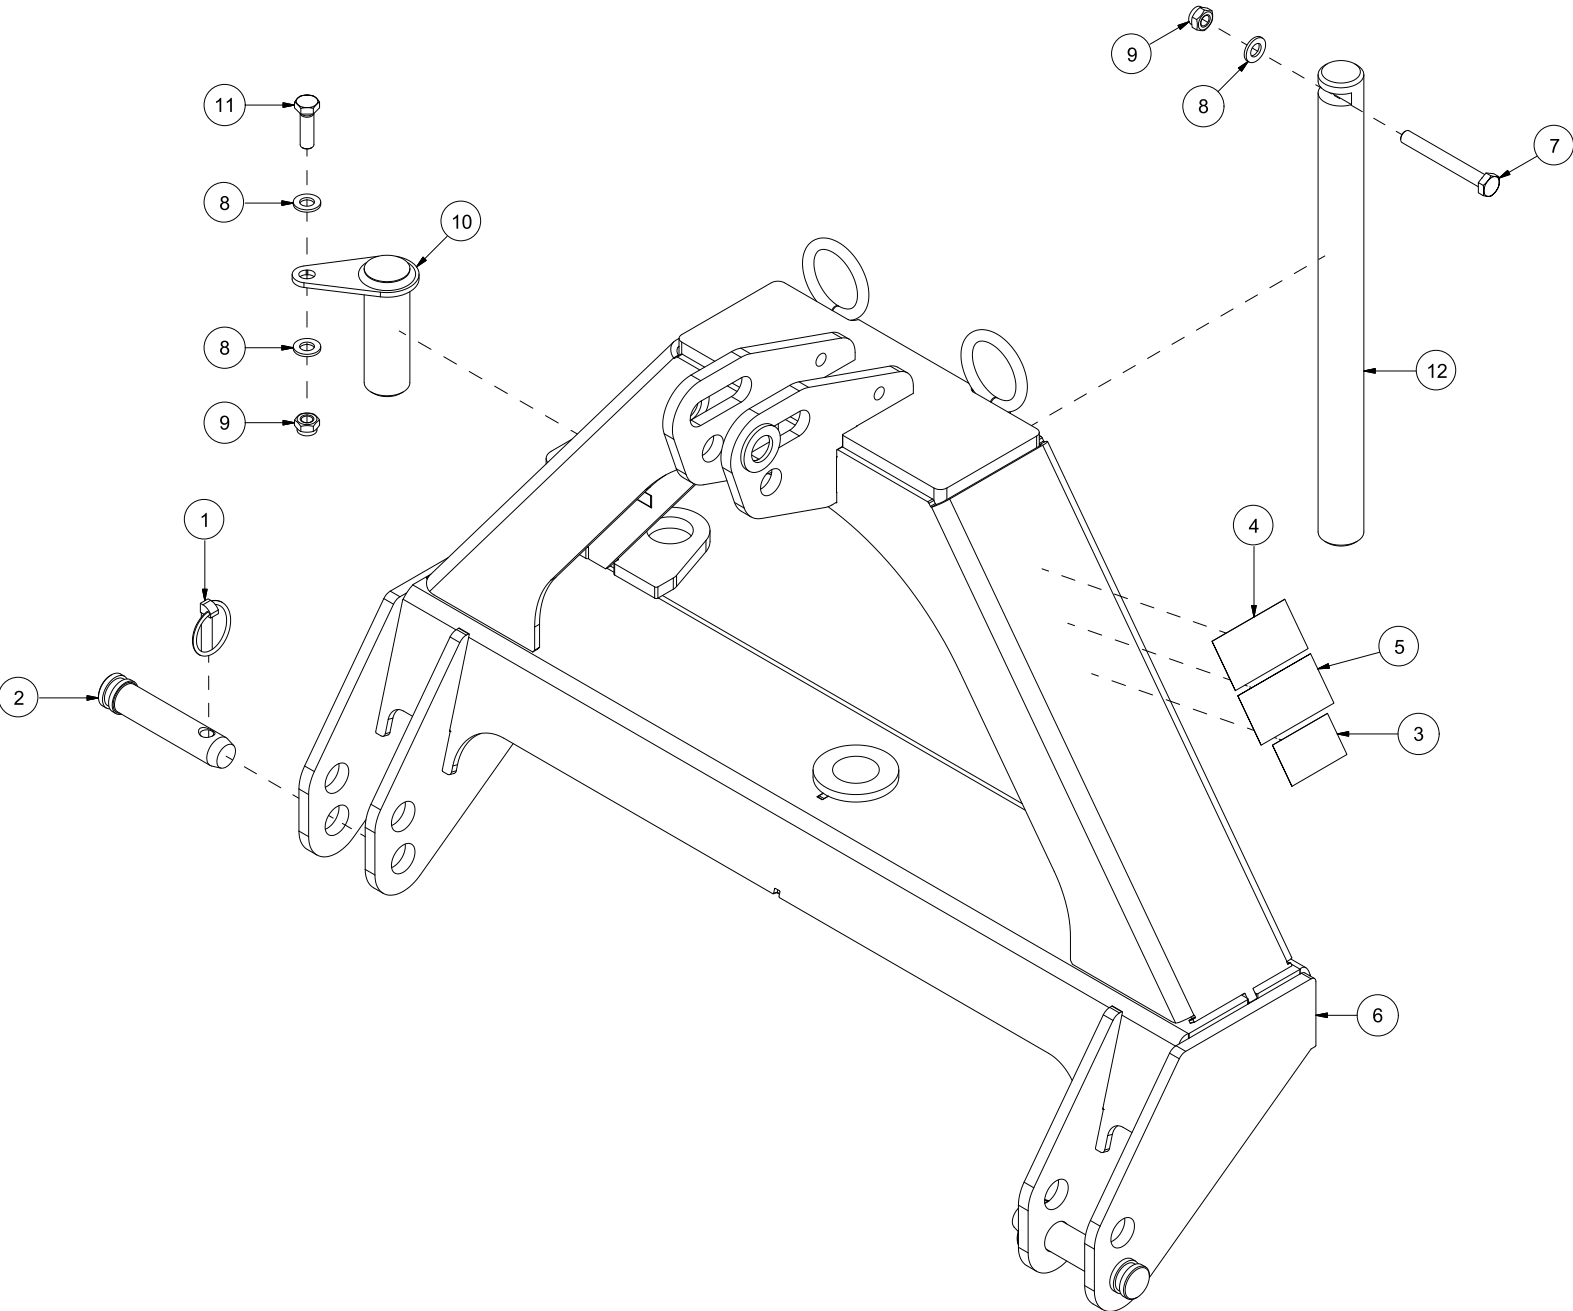

# HTS275 Spare parts catalogue

Serial number: from 150013 |

|   |    |
|---|----|
| CONTENT.....  | 2  |
| 23528001   THREE POINT LINKAGE .....                  | 4  |
| 23528002   DRAWBAR .....                              | 6  |
| 23528003   SCRAPER BLADE.....                         | 8  |
| 23528004   ROTATING CYLINDER OF SCRAPER BLADE.....    | 10 |
| 23528005   BOOM SWING CYLINDER .....                  | 12 |
| 23528006   LEFT SIDE SUPPORT WHEEL 6".....            | 14 |
| 23528007   RIGHT SIDE SUPPORT WHEEL 6".....           | 16 |
| 23528008   SUPPORT WHEEL CYLINDER.....                | 18 |
| 23528009   WHEEL TURNBUCKLE .....                     | 20 |
| 23528010   FLAT WEAR STEEL .....                      | 22 |
| 23528011   WEAR STEEL LOCKING HEAD SCREWS .....       | 24 |
| 23528012   WEAR STEEL WEDGE BOLTS .....               | 26 |
| 23528013   BOLTS WITHOUT WHEEL/TURNBUCKLE WHEEL ..... | 28 |
| 23528014   ONE SIDE WHEEL CYLINDER BOLTS.....         | 30 |
| 23528015   PERFORATED WEAR STEEL .....                | 32 |
| 23528016   WEAR STEEL ICE SCRAPER.....                | 34 |
| 23528017   TWO SIDES WHEEL CYLINDER BOLTS .....       | 36 |
| 23528018   LEFT SIDE SUPPORT WHEEL 5".....            | 38 |
| 23528019   RIGHT SIDE SUPPORT WHEEL 5".....           | 40 |