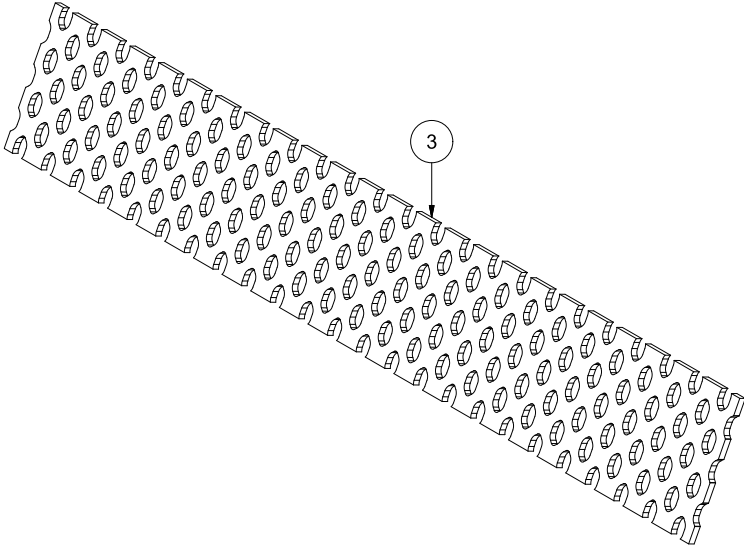

Pos	Qty	Article no	Designation
1	1	2112243	Perforated wear steel 11x200x1525
3	1	2112242	Perforated wear steel 11x200x1220