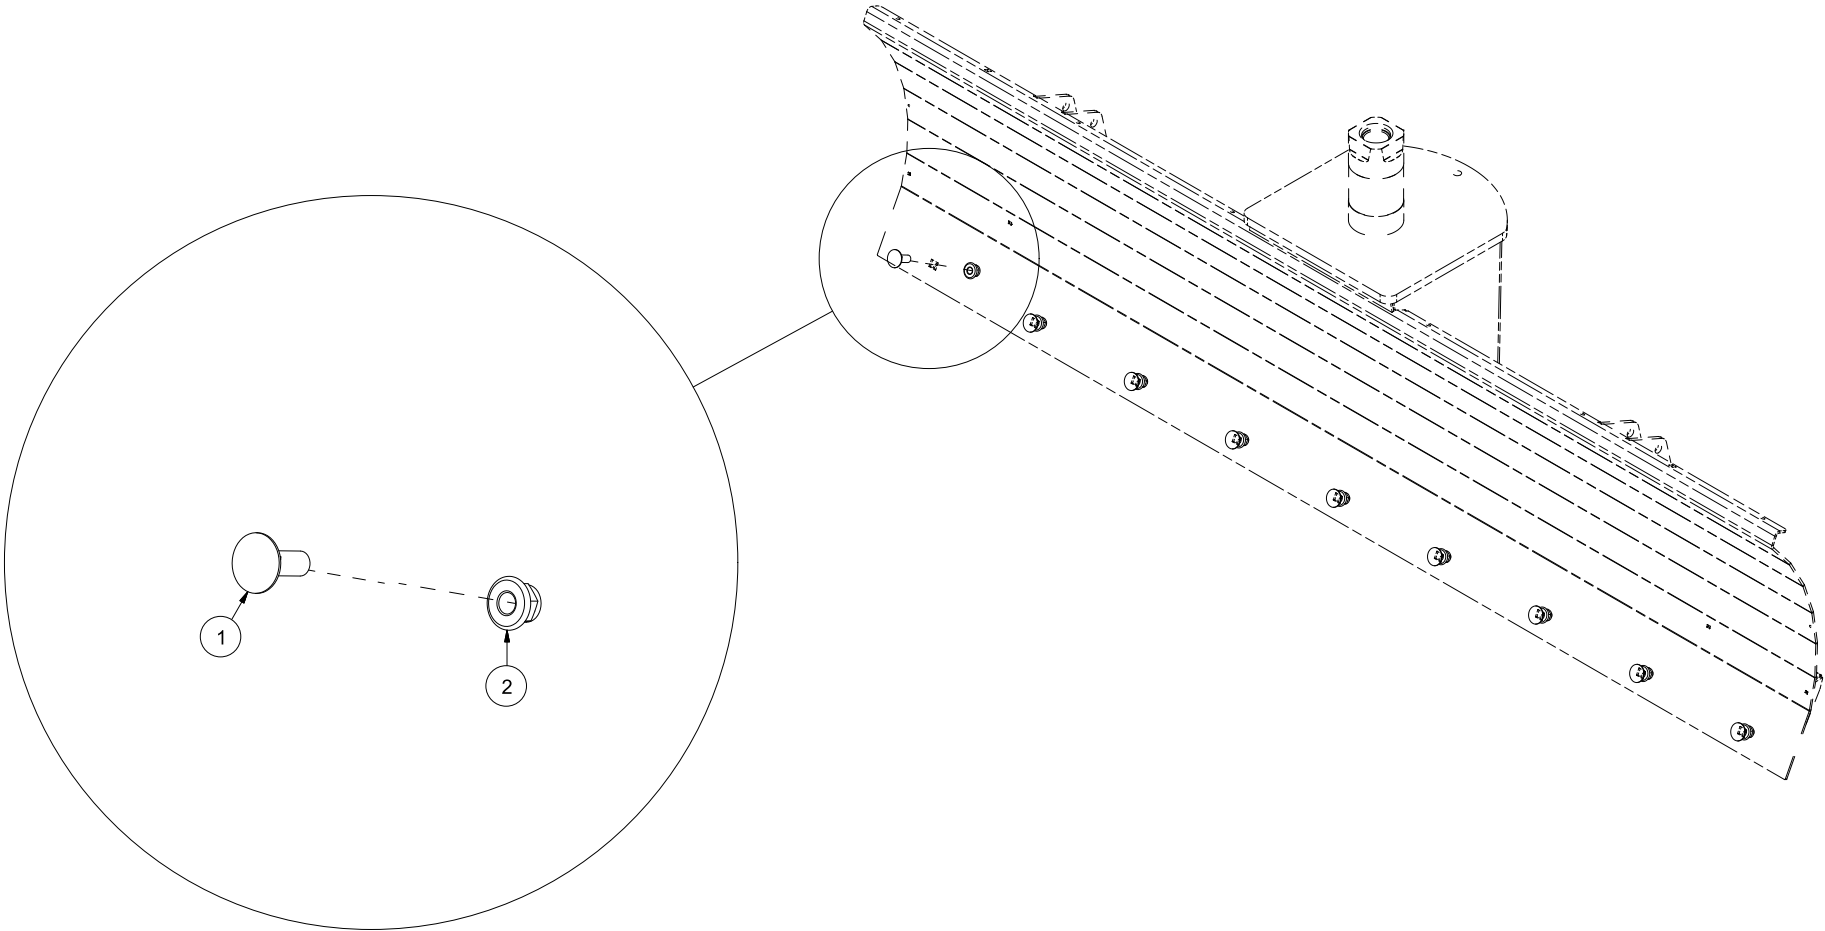

Pos	Qty	Article no	Designation
1	9	2344491	Locking screw M16x45 EIZn 8.8 DIN 603
2	9	2489175	Locking nut with flange M16 EIZn DIN 6926