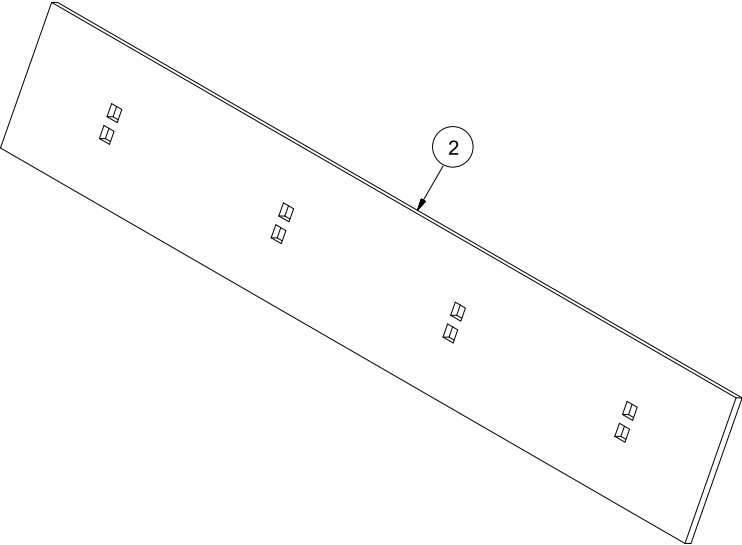

Pos	Qty	Article no	Designation
1	1	2112229	Flat wear steel 12x200x1525
2	1	2112228	Flat wear steel 12x200x1220