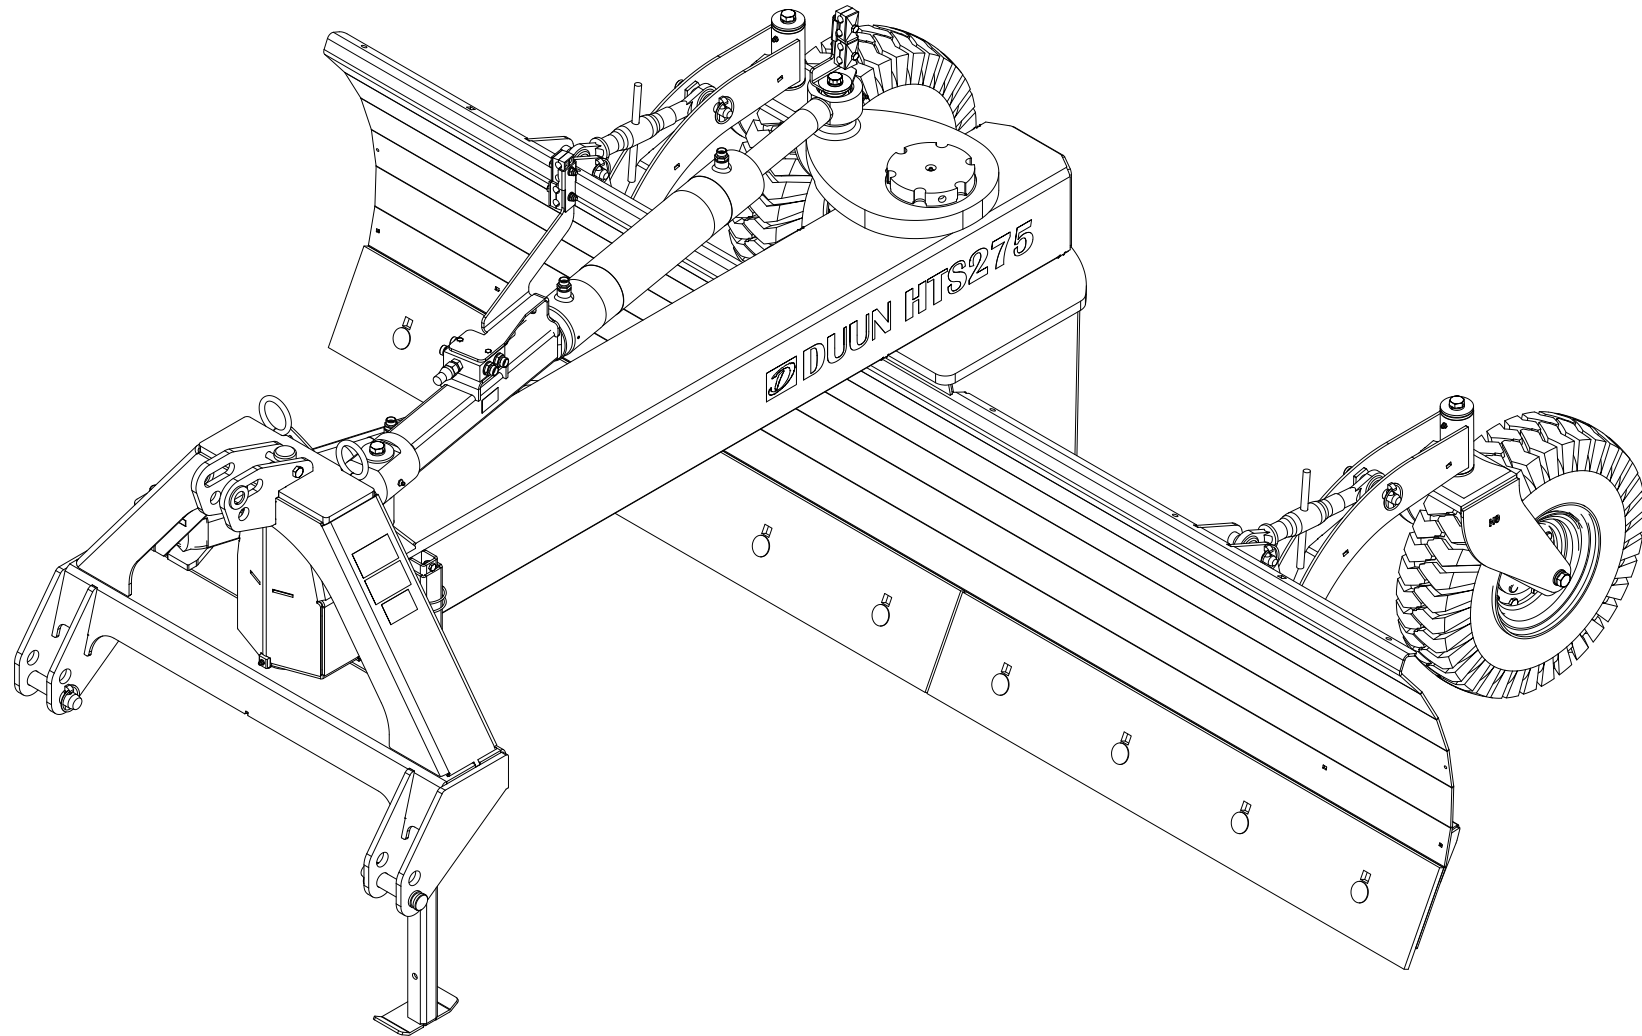

# HTS275 Spare parts catalogue

Serial number: from 150013 |

|   |    |
|---|----|
| CONTENT.....  | 2  |
| 23528001   THREE POINT LINKAGE .....                  | 4  |
| 23528002   DRAWBAR .....                              | 6  |
| 23528003   SCRAPER BLADE.....                         | 8  |
| 23528004   ROTATING CYLINDER OF SCRAPER BLADE.....    | 10 |
| 23528005   BOOM SWING CYLINDER .....                  | 12 |
| 23528006   LEFT SIDE SUPPORT WHEEL 6".....            | 14 |
| 23528007   RIGHT SIDE SUPPORT WHEEL 6".....           | 16 |
| 23528008   SUPPORT WHEEL CYLINDER.....                | 18 |
| 23528009   WHEEL TURNBUCKLE .....                     | 20 |
| 23528010   FLAT WEAR STEEL .....                      | 22 |
| 23528011   WEAR STEEL LOCKING HEAD SCREWS .....       | 24 |
| 23528012   WEAR STEEL WEDGE BOLTS .....               | 26 |
| 23528013   BOLTS WITHOUT WHEEL/TURNBUCKLE WHEEL ..... | 28 |
| 23528014   ONE SIDE WHEEL CYLINDER BOLTS.....         | 30 |
| 23528015   PERFORATED WEAR STEEL .....                | 32 |
| 23528016   WEAR STEEL ICE SCRAPER.....                | 34 |
| 23528017   TWO SIDES WHEEL CYLINDER BOLTS .....       | 36 |
| 23528018   LEFT SIDE SUPPORT WHEEL 5".....            | 38 |
| 23528019   RIGHT SIDE SUPPORT WHEEL 5".....           | 40 |