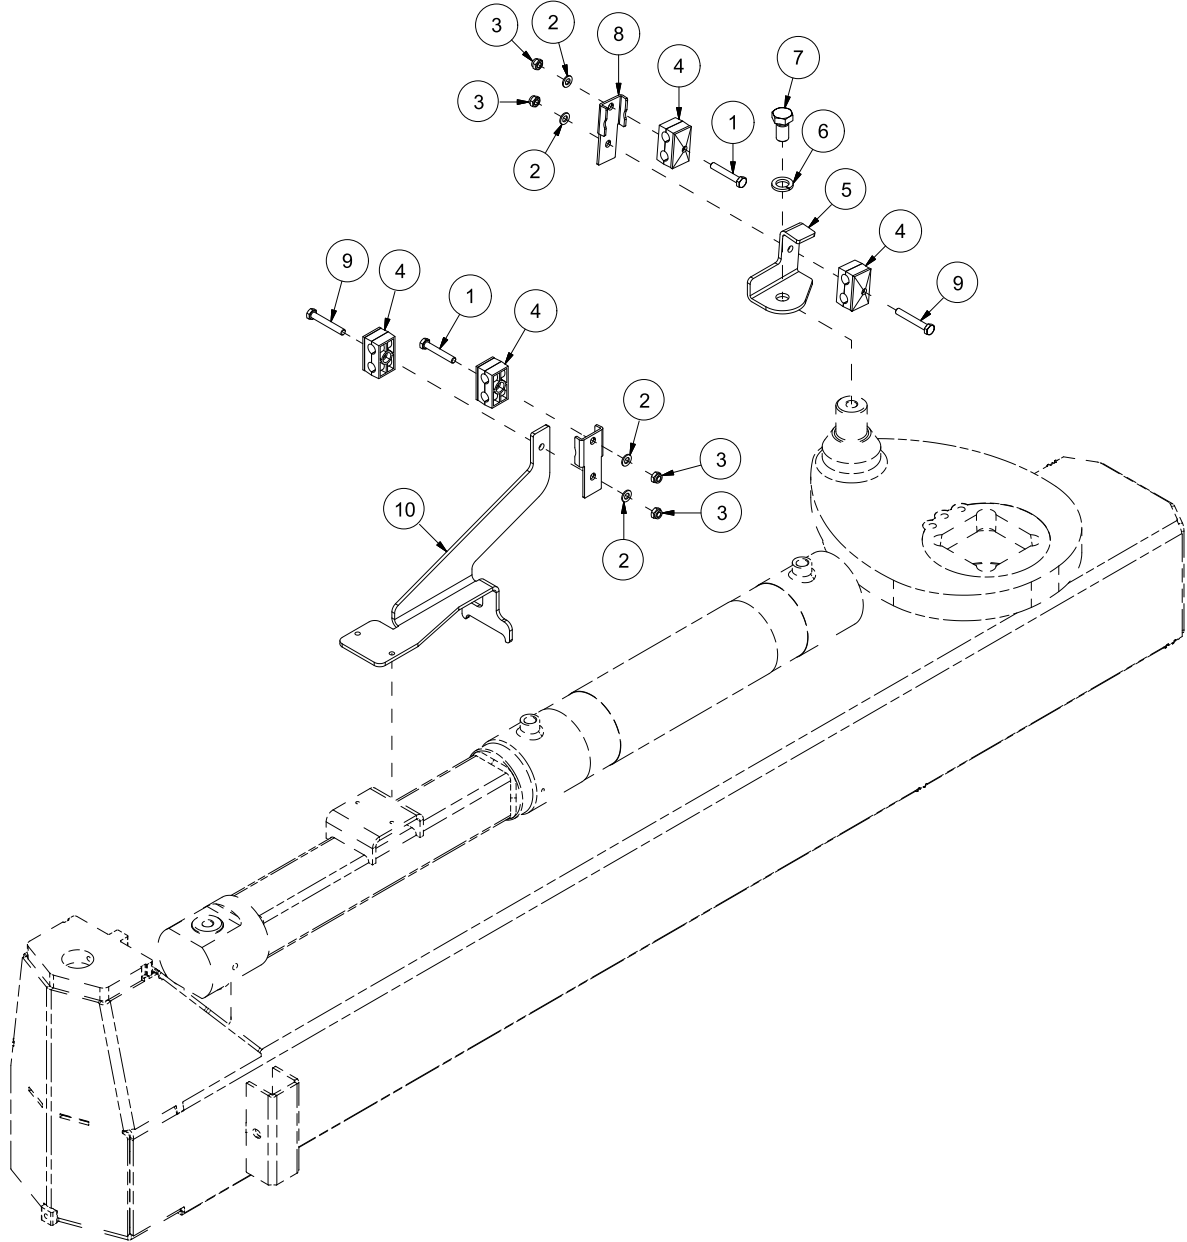

| Pos | Qty | Article no | Designation                  |
|-----|-----|------------|------------------------------|
| 1   | 9   | 1233185    | Washer Ø38x4                 |
| 2   | 9   | 2526330    | Wedge 20.5x125 curved w/wart |
| 3   | 9   | 2526331    | Wedge bolt 16x47 mm          |

| Pos | Qty | Article no | Desigantion                           |
|-----|-----|------------|---------------------------------------|
| 1   | 2   | 2422256    | Hexagon screw M8x50 EIZn 8.8 DIN 931  |
| 2   | 2   | 2531047    | Washer M8 EIZn DIN 125                |
| 3   | 2   | 2483609    | Locking nut M8 EIZn DIN 985           |
| 4   | 2   | 4251206    | Hose holder                           |
| 5   | 1   | 1235122    | Rear hose attachment                  |
| 6   | 1   | 2534078    | Spring washer M16 EIZn DIN 127        |
| 7   | 1   | 2422485    | Hexagon screw M16x30 EIZn 8.8 DIN 933 |
| 8   | 1   | 12353008   | Rear hose attachment                  |

| Pos | Qty | Article no | Designation                           |
|-----|-----|------------|---------------------------------------|
| 1   | 2   | 2422256    | Hexagon screw M8x50 EIZn 8.8 DIN 931  |
| 2   | 4   | 2531047    | Washer M8 EIZn DIN 125                |
| 3   | 4   | 2483609    | Locking nut M8 EIZn DIN 985           |
| 4   | 4   | 4251206    | Hose holder                           |
| 5   | 1   | 1235122    | Rear hose attachment                  |
| 6   | 1   | 2534078    | Spring washer M16 EIZn DIN 127        |
| 7   | 1   | 2422485    | Hexagon screw M16x30 EIZn 8.8 DIN 933 |
| 8   | 2   | 1235188    | Plate for double wheel adjustment     |
| 9   | 2   | 2422258    | Hexagon screw M8x55 EIZn 8.8 DIN 931  |
| 10  | 1   | 12353008   | Rear hose attachment                  |