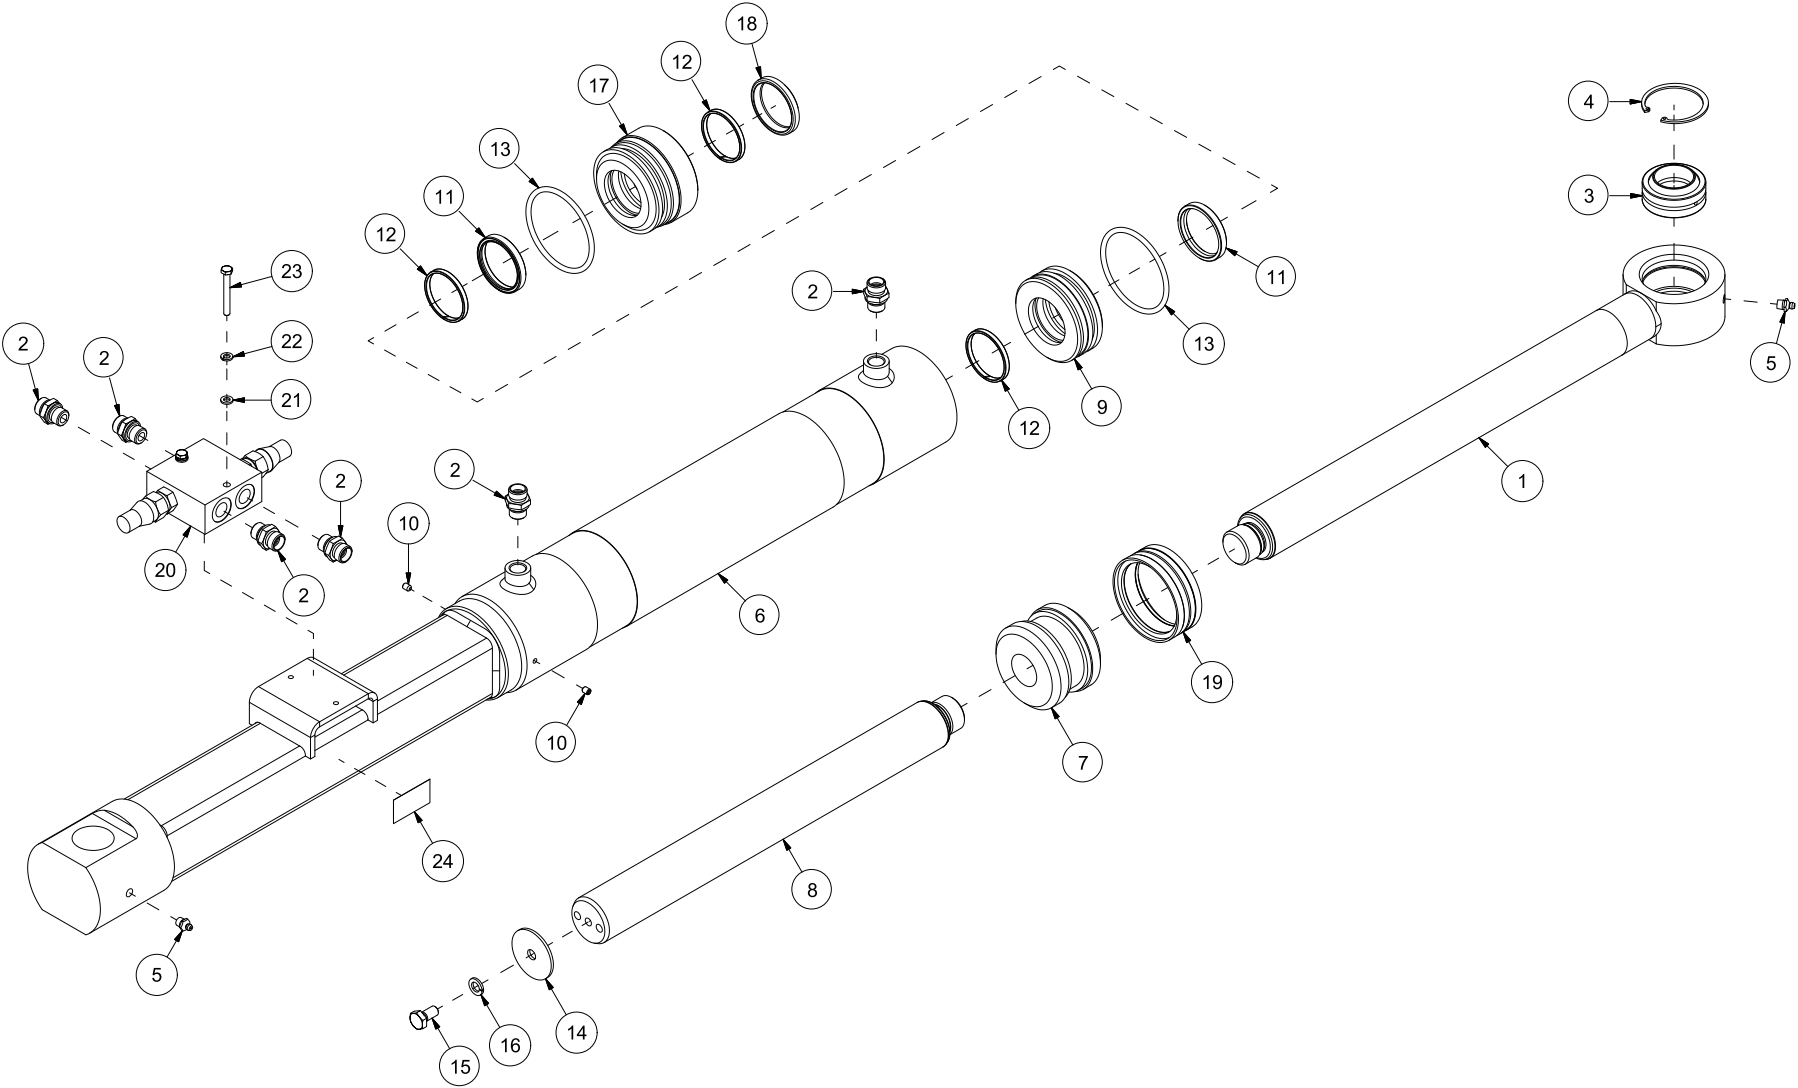

Pos	Qty	Article no	Designation
1	1	1235146	Piston rod Ø50
2	6	2957749	Hexagon nipple GEK BSP 3/8" L12 ED
3	1	2954140	Spherical bearing GE 40 ES
4	1	2553262	Seeger ring I 62x2,0 DIN 471
5	2	2478410	Grease nipple, straight 1/8"
6	1	1235176	Cylinder tube
7	1	1235149	Piston
8	1	1235147	Piston rod Ø50
9	1	1235150	Rear packing box
10	2	2473195	Threaded pin M6x6 St DIN 916
11	2	2232140	Compact seal 50-60
12	3	1235156	Guide band
13	2	2233082	O-ring 82,00x5,00
14	1	1235151	Washer
15	1	2422295	Hexagon screw M10x20 EIZn 8.8 DIN 933
16	1	2534060	Spring washer M10 EIZn DIN 127
17	1	1235148	Packing box
18	1	2232835	Wipers 50-60
19	1	2234380	Compact seal Ø90/76 L22,5
20	1	2955337	Safety valve
21	2	2531039	Washer M6 EIZn DIN 125
22	2	2534039	Spring washer M6 EIZn DIN 127
23	2	2422217	Hexagon screw M6x50 EIZn 8.8 DIN 931
24	1	2935168	Sticker 50x28 286'