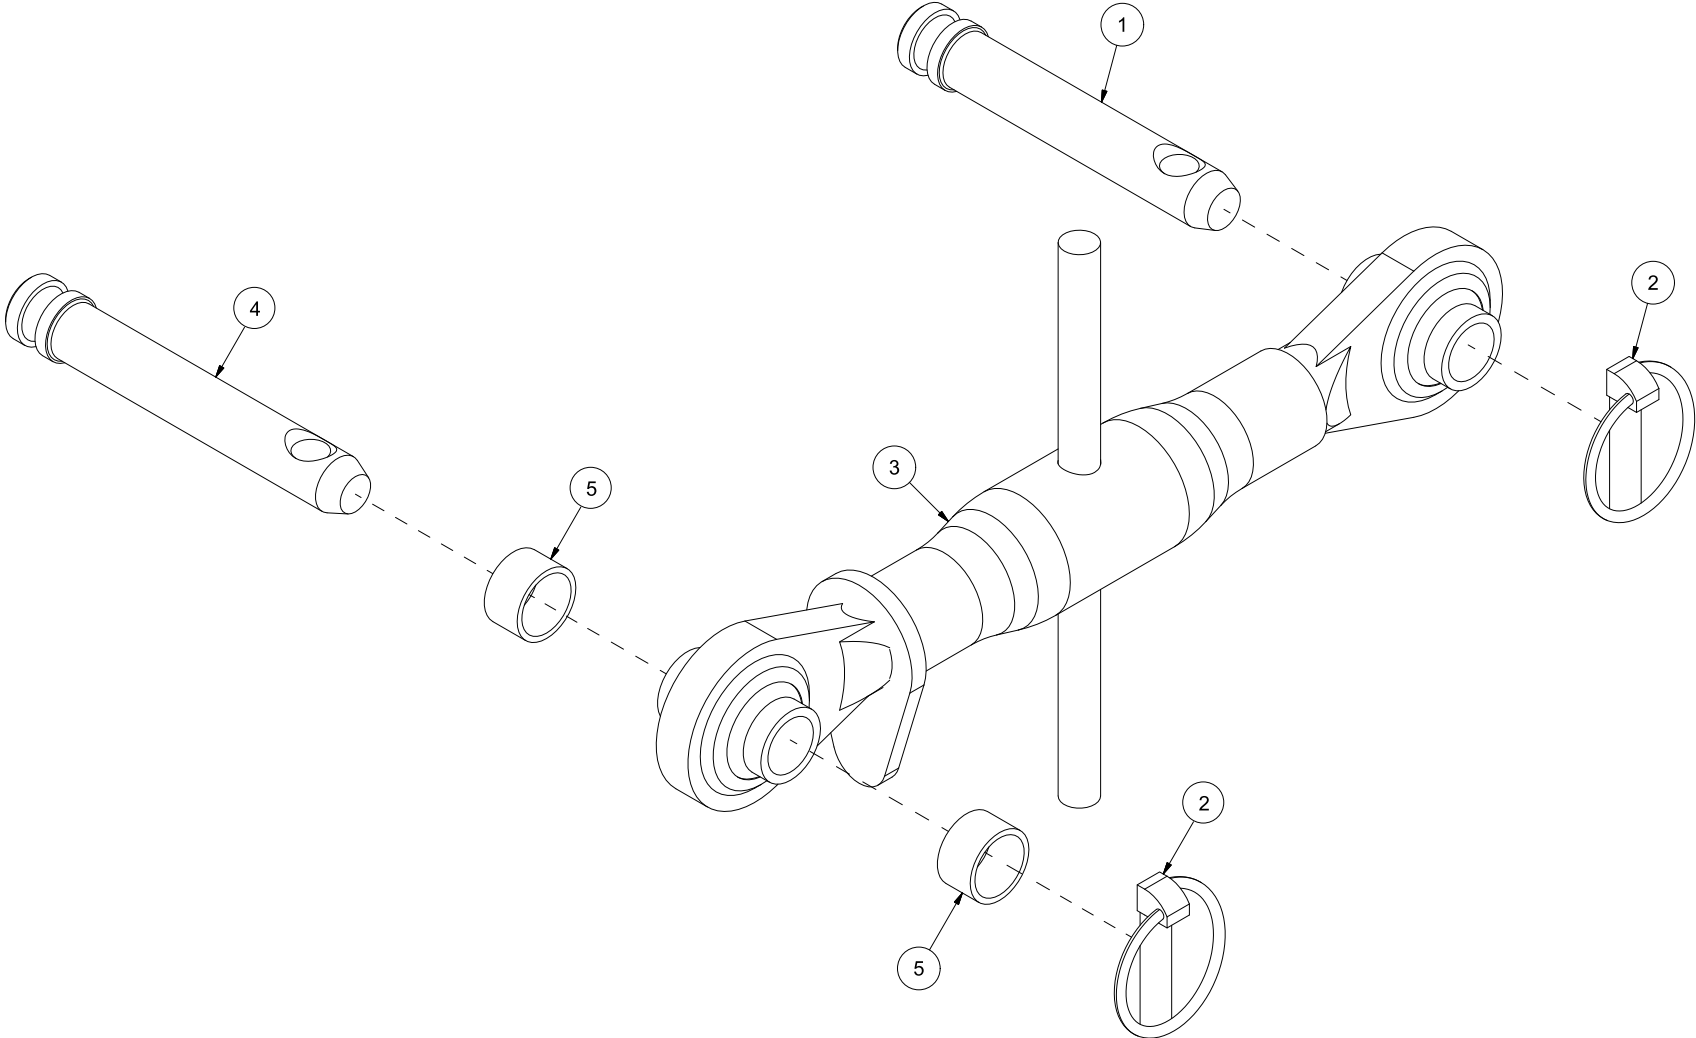

Pos	Qty	Article no	Designation
1	1	2526321	Top strut bolt cat.1 Ø19x70
2	2	2556142	Locking pin Ø10x40
3	1	2551707	Top strut - Turnbuckle 290mm
4	1	2526322	Top strut bolt cat. 1 Ø19x97
5	2	1235178	Sleeve Ø21/25x14