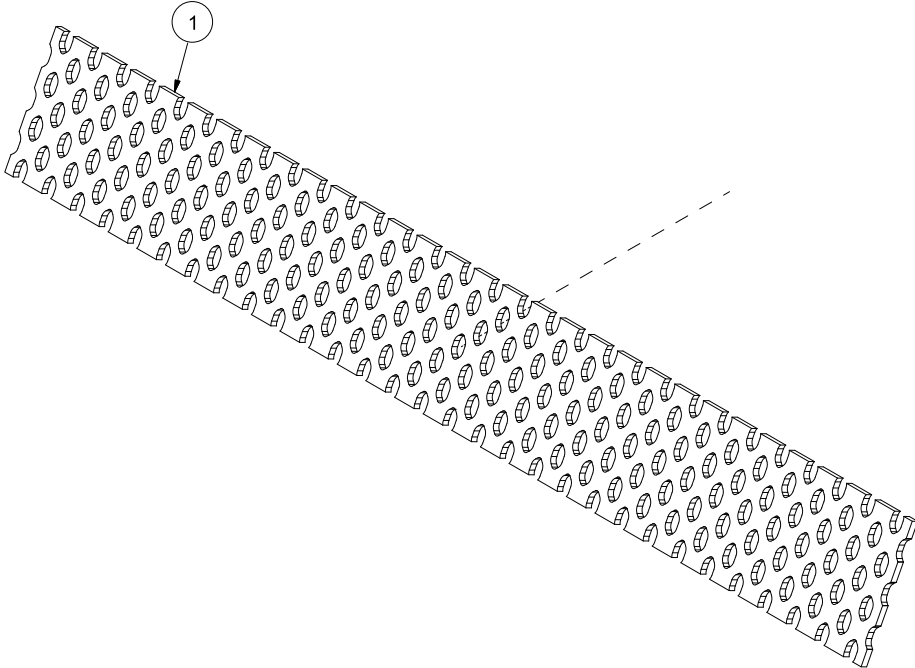

Pos	Qty	Article no	Designation
1	1	2112243	Perforated wear steel 11x200x1525
3	1	2112242	Perforated wear steel 11x200x1220