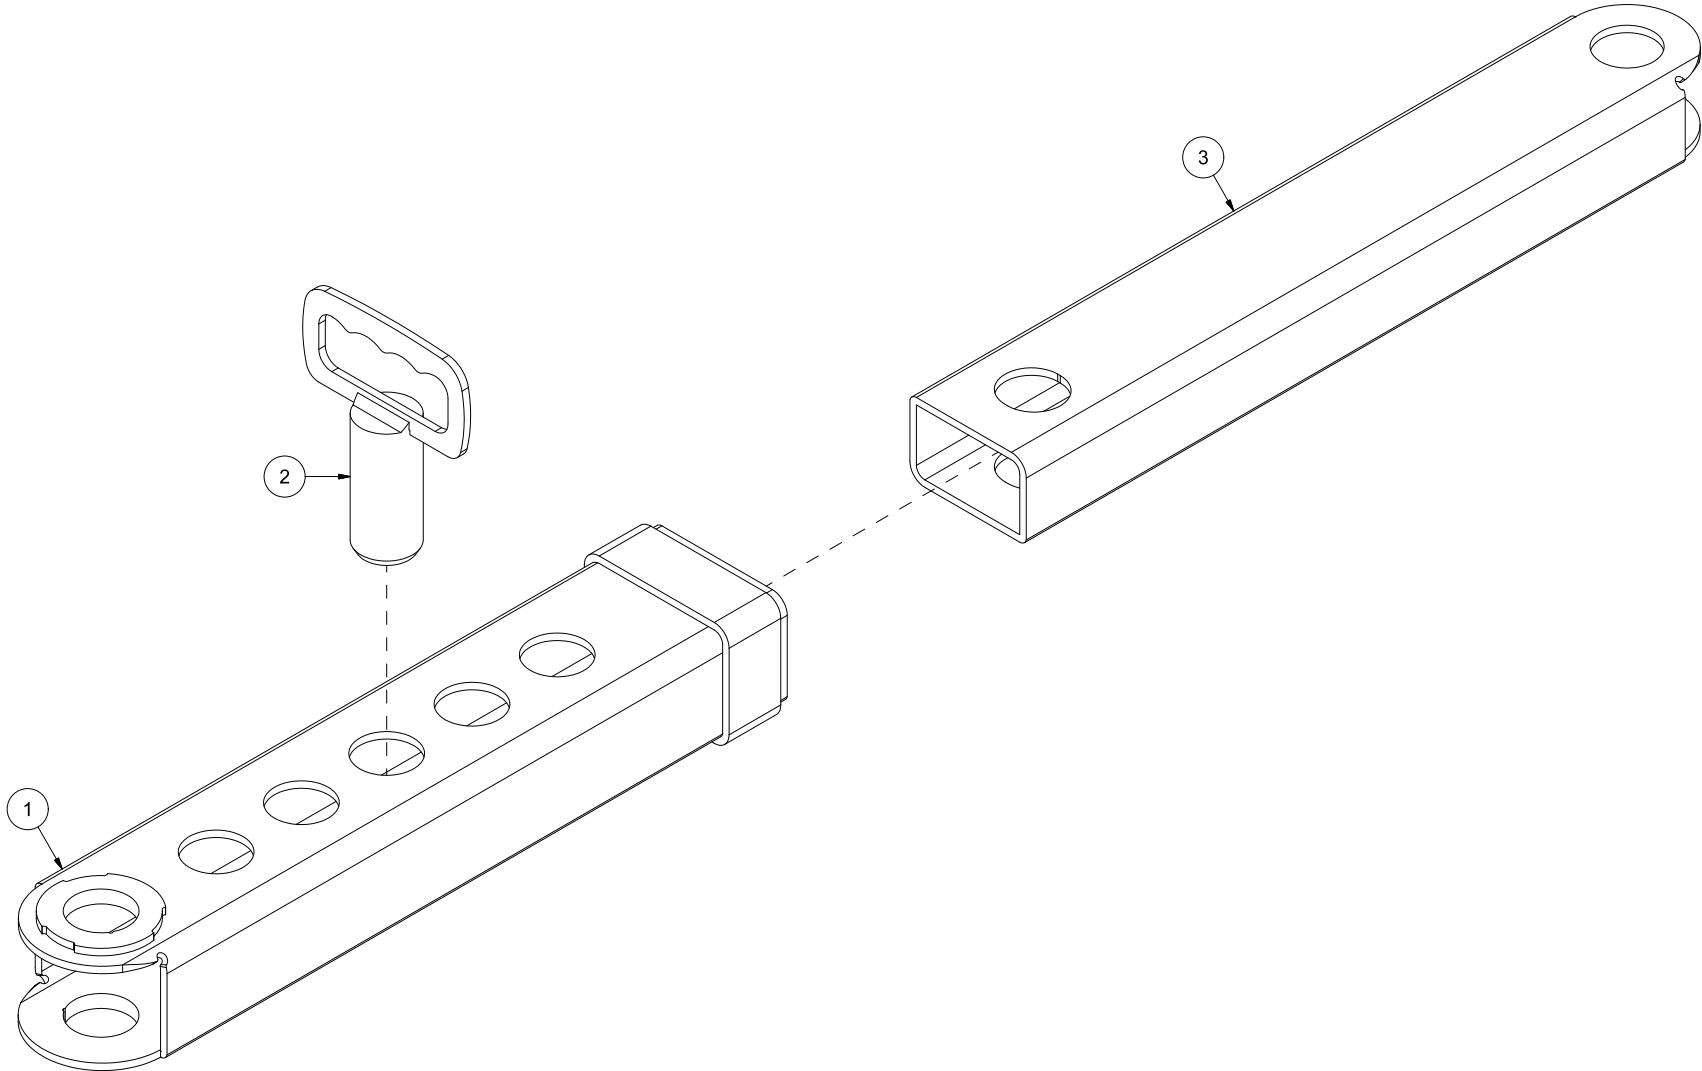

Pos	Qty	Article no	Designation
1	1	1238140	Outer strut
2	1	1238139	Adjustment bolt Ø40
3	1	1238141	Inner strut