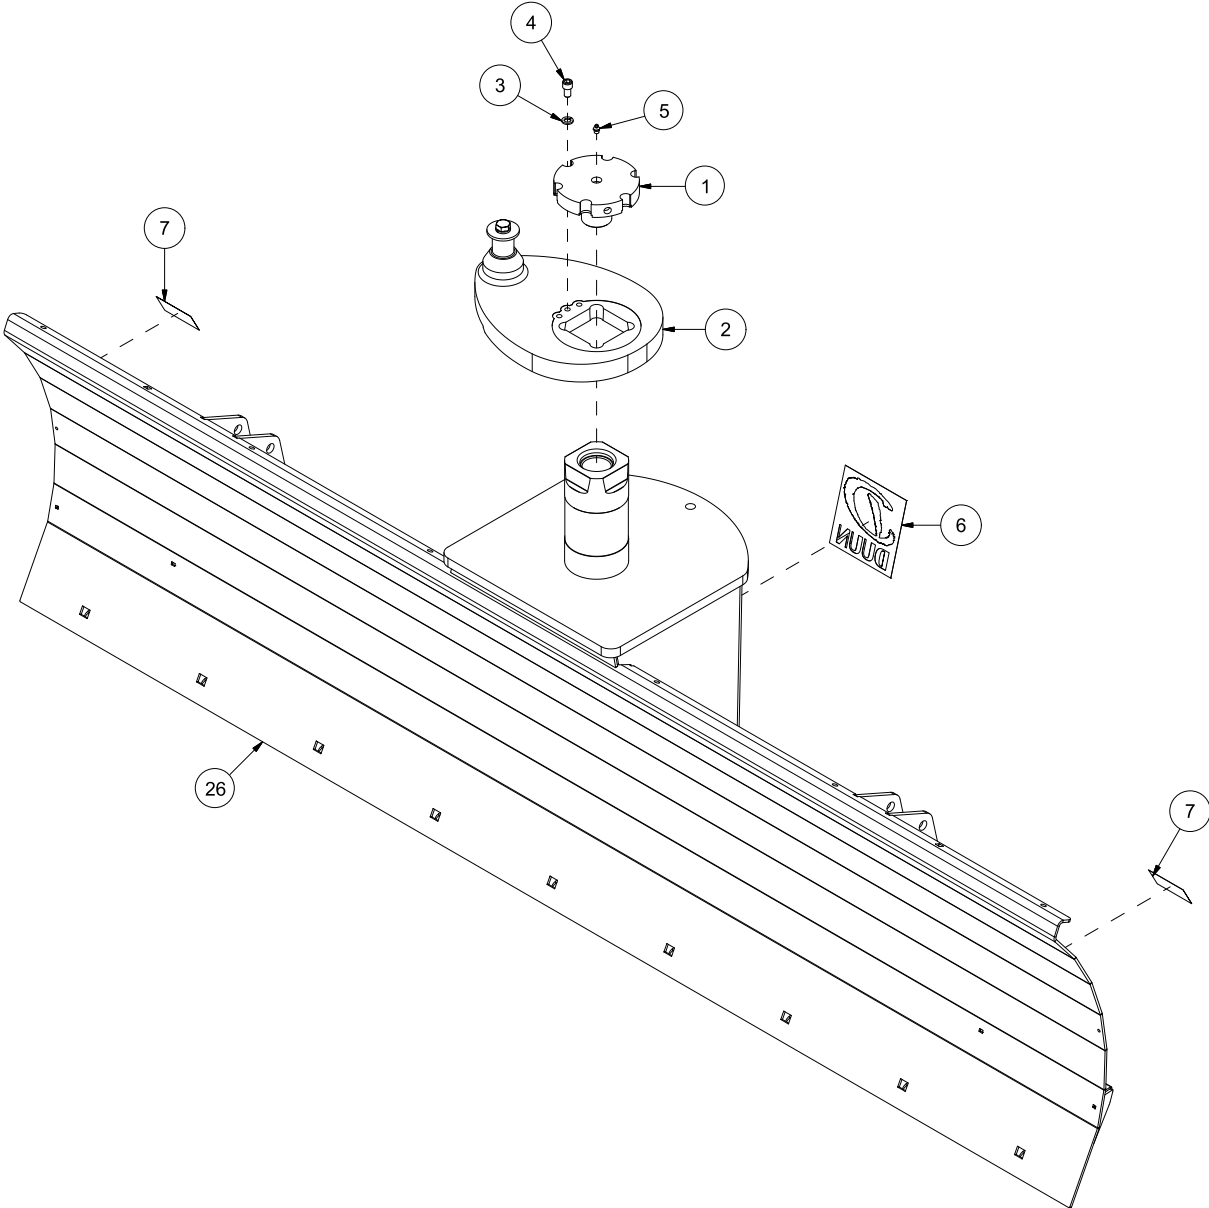

Pos	Qty	Article no	Designation
1	1	1235192	Center screw
2	1	1235191	Rotation arm 286°
3	1	2534069	Spring washer M12 EIZn DIN 127
4	1	2472330	Hex cylinder screw M12x20 EIZn DIN 912
5	1	2478410	Grease nipple, straight 1/8"
6	1	2935150	Sticker Duun 160x160
7	2	2935089	Sticker 90x48 Risk of legs crushing
21	1	1238135	Washer Ø17/60x5
24	1	2534078	Spring washer M16 EIZn DIN 127
25	1	2422485	Hexagon screw M16x30 EIZn 8.8 DIN 933
26	1	12354001	Scraper blade HTS275